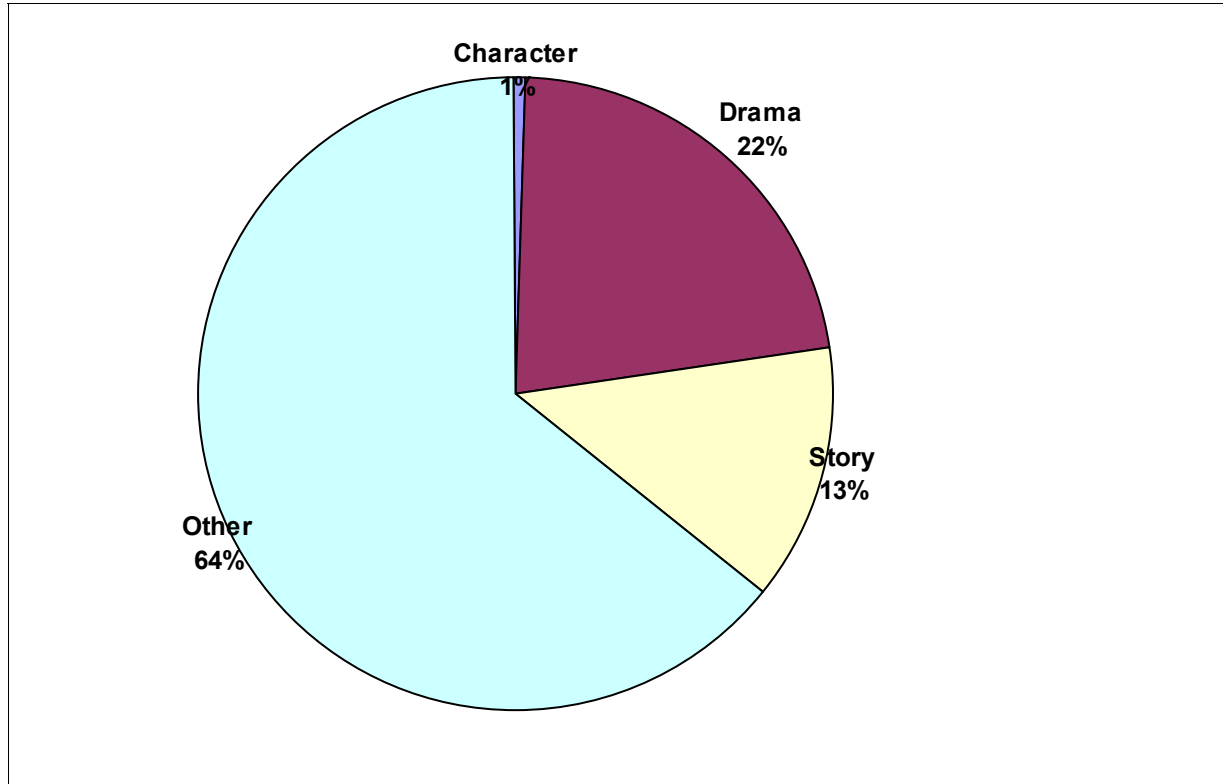

Number of Characters: Main: 3, Supporting: 15, Extras: 5, Crowds: 169
Male: 17, Female: 6

Number of Locations: Locations: 19, Interior: 17, Exterior: 2, Day: 18, Night: 1

Number of Links: Links: 28, Internal: 27, External: 1

Paycheck

Entertainment by Scenes

Paycheck

Proportions of Character Drama Story

Character Appearances: Male to Female ratio

Paycheck

State Of Being

Paycheck