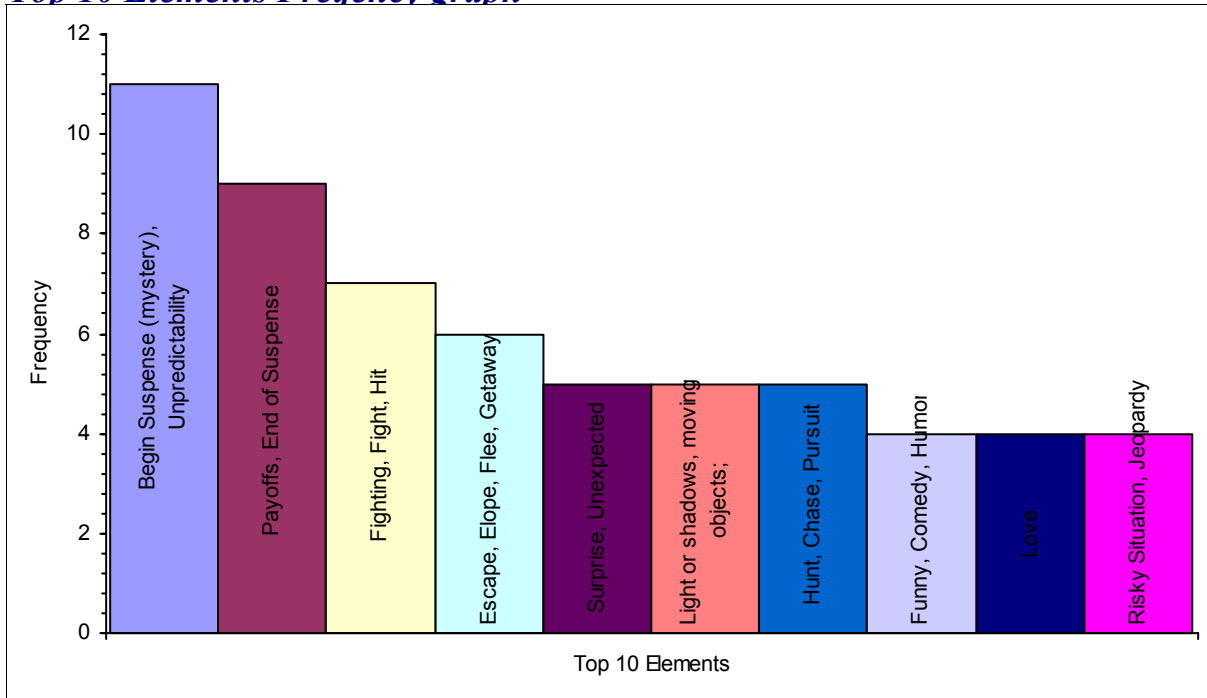

Number of Characters: Main: 3, Supporting: 15, Extras: 5, Crowds: 169
Male: 17, Female: 6

Number of Locations: Locations: 19, Interior: 17, Exterior: 2, Day: 18, Night: 1

Number of Links: Links: 28, Internal: 27, External: 1

Paycheck

Entertainment by Scenes

Paycheck

Proportions of Character Drama Story

Character Appearances: Male to Female ratio

Paycheck

State Of Being

Paycheck

Emotion Categories

Paycheck

Top 10 Elements Frequency graph

Paycheck

Heart to Mind ratio

Positive to Negative ratio

The End 'Paycheck'.