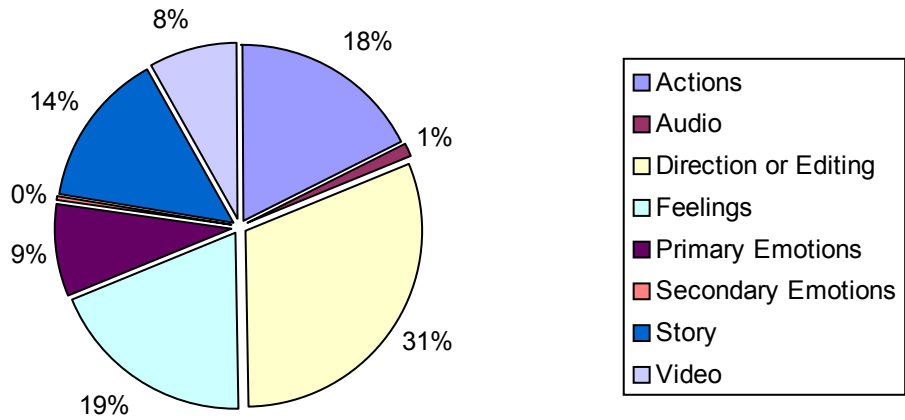

Number of Characters: Main: 3, Supporting: 15, Extras: 5, Crowds: 169
Male: 17, Female: 6

Number of Locations: Locations: 19, Interior: 17, Exterior: 2, Day: 18, Night: 1

Number of Links: Links: 28, Internal: 27, External: 1

Paycheck

Entertainment by Scenes

Paycheck

Proportions of Character Drama Story

Character Appearances: Male to Female ratio

Paycheck

State Of Being

Paycheck

Emotion Categories

Paycheck

Top 10 Elements Frequency graph

Paycheck

Heart to Mind ratio

Positive to Negative ratio

The End 'Paycheck'.