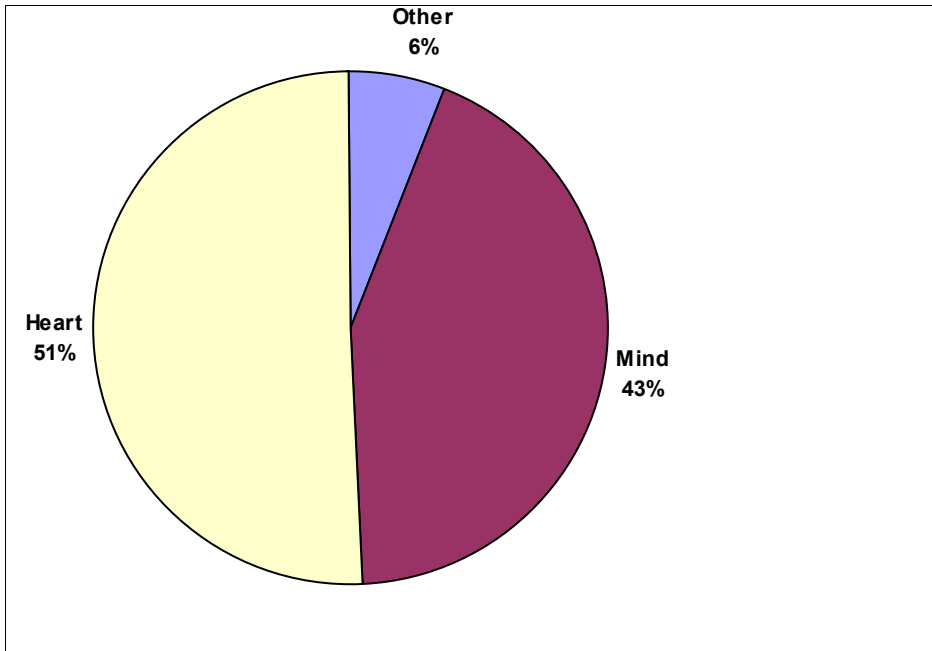

Number of Characters: Main: 3, Supporting: 15, Extras: 5, Crowds: 169
Male: 17, Female: 6

Number of Locations: Locations: 19, Interior: 17, Exterior: 2, Day: 18, Night: 1

Number of Links: Links: 28, Internal: 27, External: 1

Paycheck

Entertainment by Scenes

Paycheck

Proportions of Character Drama Story

Character Appearances: Male to Female ratio

Paycheck

State Of Being

Paycheck

Emotion Categories

Paycheck

Top 10 Elements Frequency graph

Paycheck

Heart to Mind ratio

Positive to Negative ratio

The End 'Paycheck'.