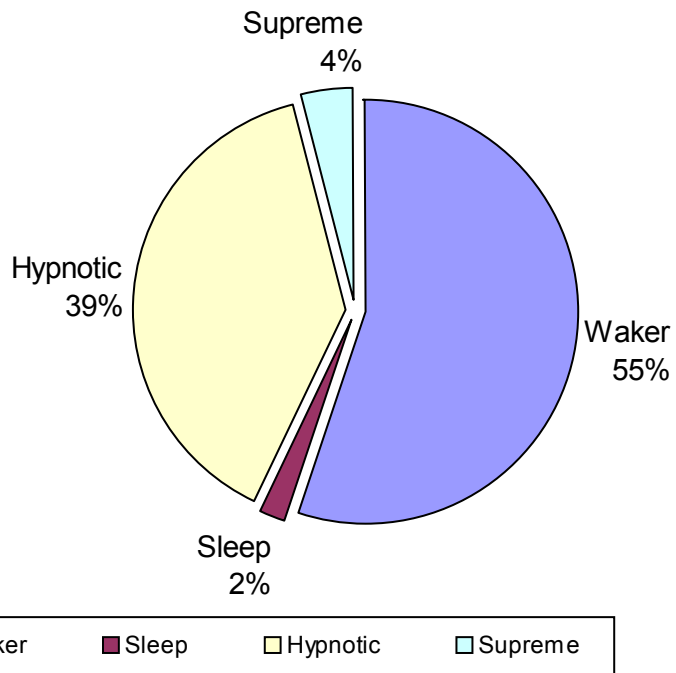

Number of Characters: Main: 3, Supporting: 15, Extras: 5, Crowds: 169
Male: 17, Female: 6

Number of Locations: Locations: 19, Interior: 17, Exterior: 2, Day: 18, Night: 1

Number of Links: Links: 28, Internal: 27, External: 1

Paycheck

Entertainment by Scenes

Paycheck

Proportions of Character Drama Story

Character Appearances: Male to Female ratio

Paycheck

State Of Being

Paycheck

Emotion Categories

Paycheck

Top 10 Elements Frequency graph

Paycheck

Heart to Mind ratio

Positive to Negative ratio

The End 'Paycheck'.