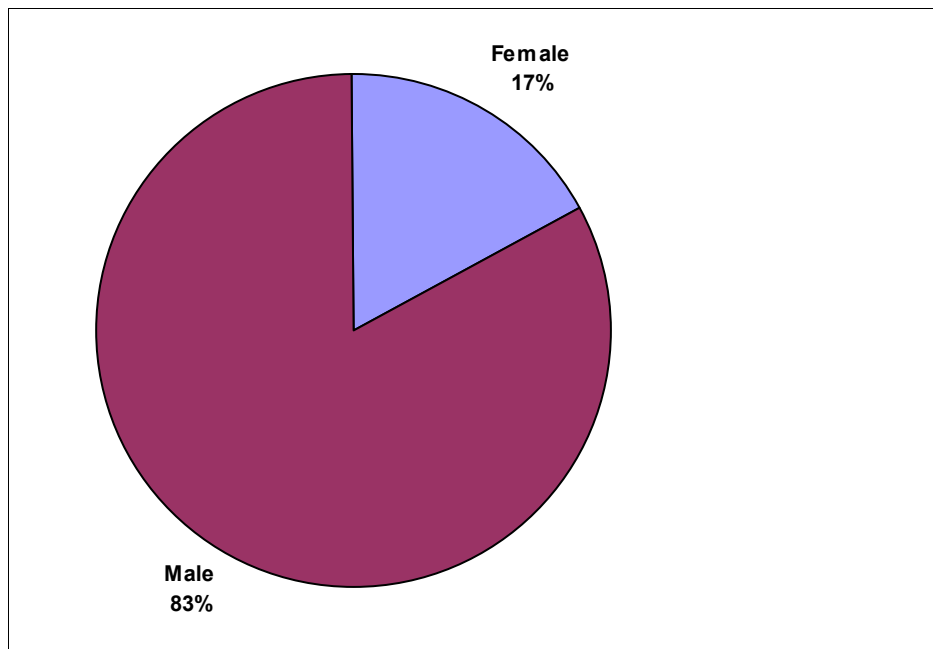

Number of Characters: Main: 3, Supporting: 15, Extras: 5, Crowds: 169
Male: 17, Female: 6

Number of Locations: Locations: 19, Interior: 17, Exterior: 2, Day: 18, Night: 1

Number of Links: Links: 28, Internal: 27, External: 1

Paycheck

Entertainment by Scenes

Paycheck

Proportions of Character Drama Story

Character Appearances: Male to Female ratio

Paycheck

State Of Being

Paycheck

Emotion Categories

Paycheck

Top 10 Elements Frequency graph

Paycheck

Heart to Mind ratio

Positive to Negative ratio

The End 'Paycheck'.