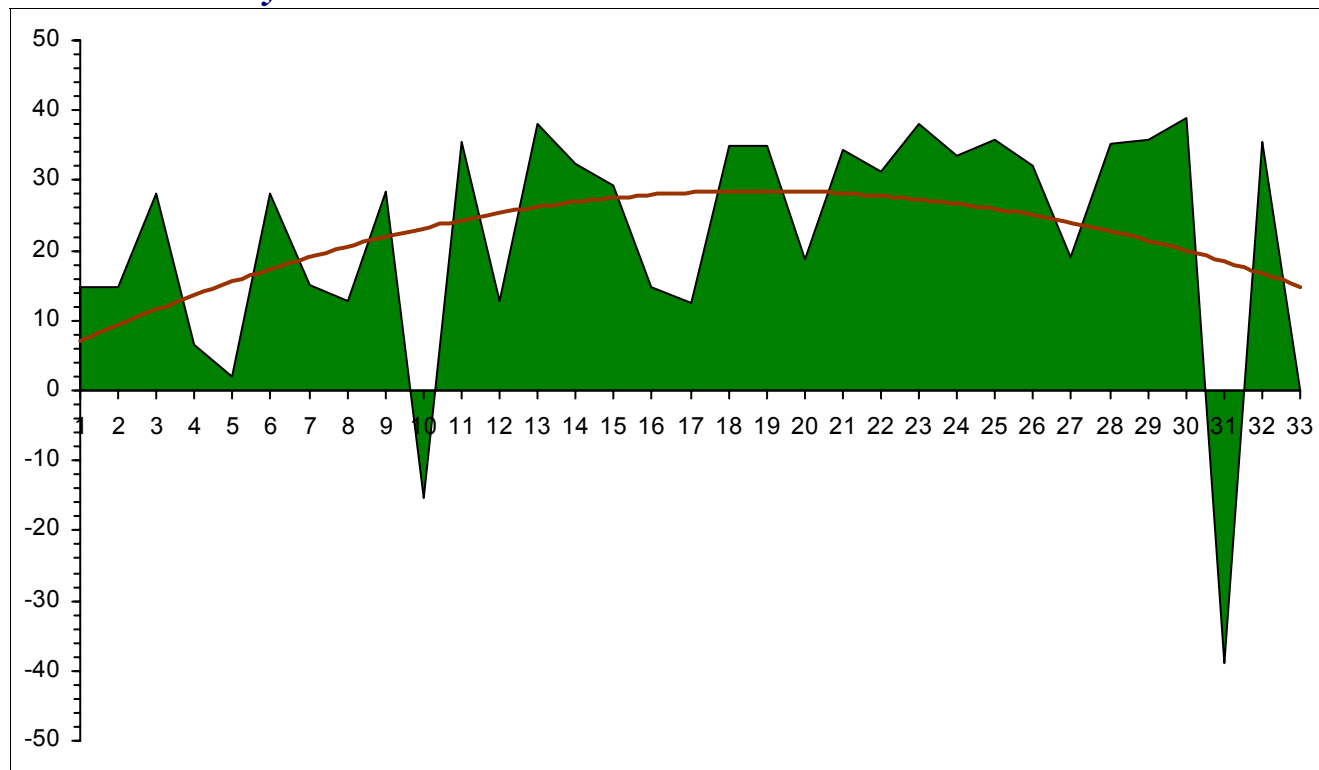

Paycheck

Entertainment by Scenes