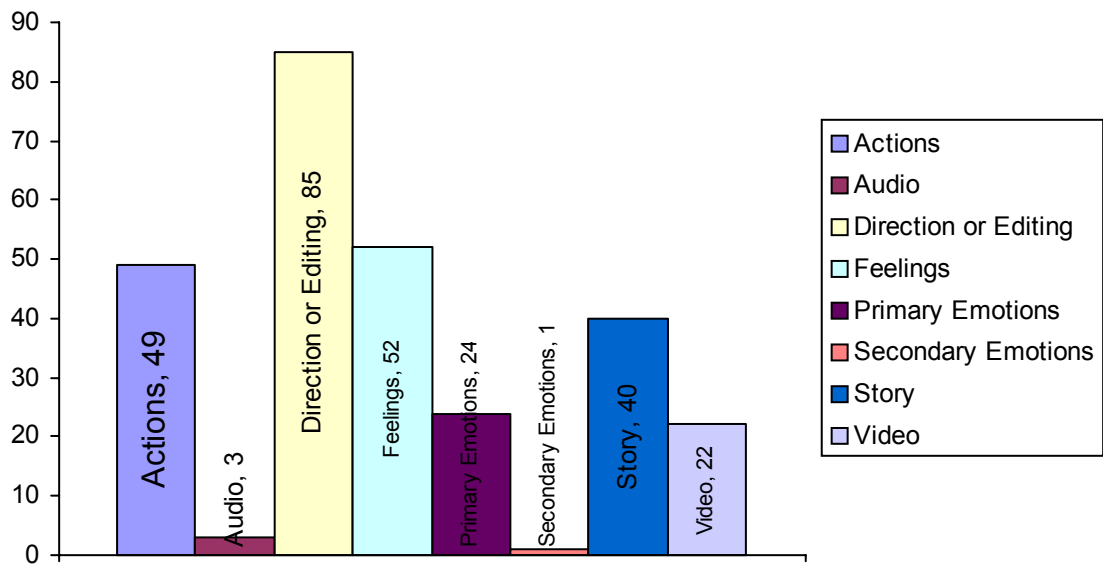

Number of Characters: Main: 3, Supporting: 15, Extras: 5, Crowds: 169
Male: 17, Female: 6

Number of Locations: Locations: 19, Interior: 17, Exterior: 2, Day: 18, Night: 1

Number of Links: Links: 28, Internal: 27, External: 1

Paycheck

Entertainment by Scenes

Paycheck

Proportions of Character Drama Story

Character Appearances: Male to Female ratio

Paycheck

State Of Being

Paycheck

Emotion Categories

Paycheck

Top 10 Elements Frequency graph

Paycheck

Heart to Mind ratio

Positive to Negative ratio

The End 'Paycheck'.