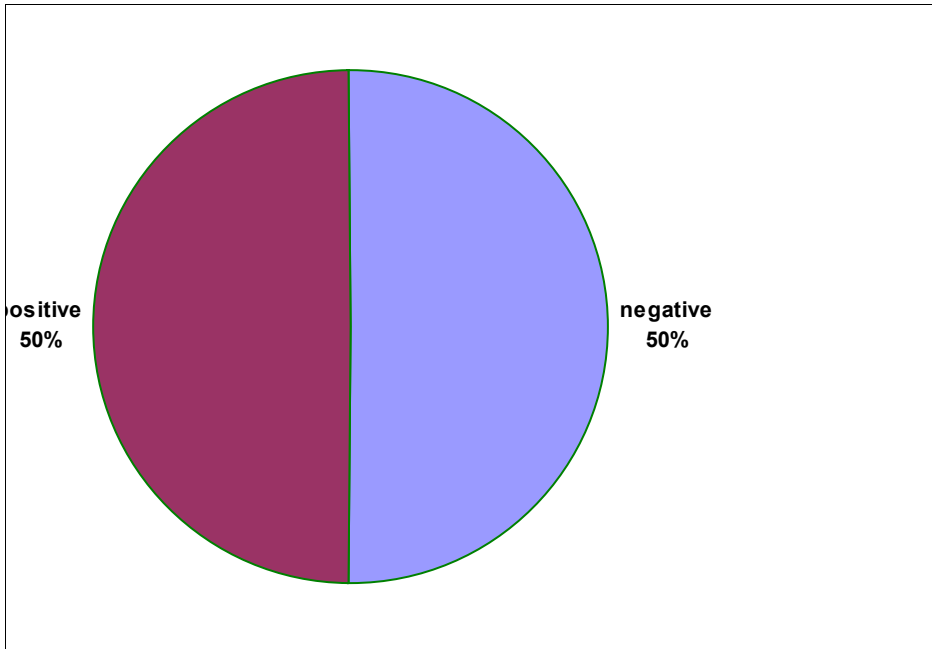

Number of Characters: Main: 3, Supporting: 15, Extras: 5, Crowds: 169
Male: 17, Female: 6

Number of Locations: Locations: 19, Interior: 17, Exterior: 2, Day: 18, Night: 1

Number of Links: Links: 28, Internal: 27, External: 1

Paycheck

Entertainment by Scenes

Paycheck

Proportions of Character Drama Story

Character Appearances: Male to Female ratio

Paycheck

State Of Being

Paycheck

Emotion Categories

Paycheck

Top 10 Elements Frequency graph

Paycheck

Heart to Mind ratio

Positive to Negative ratio

The End 'Paycheck'.