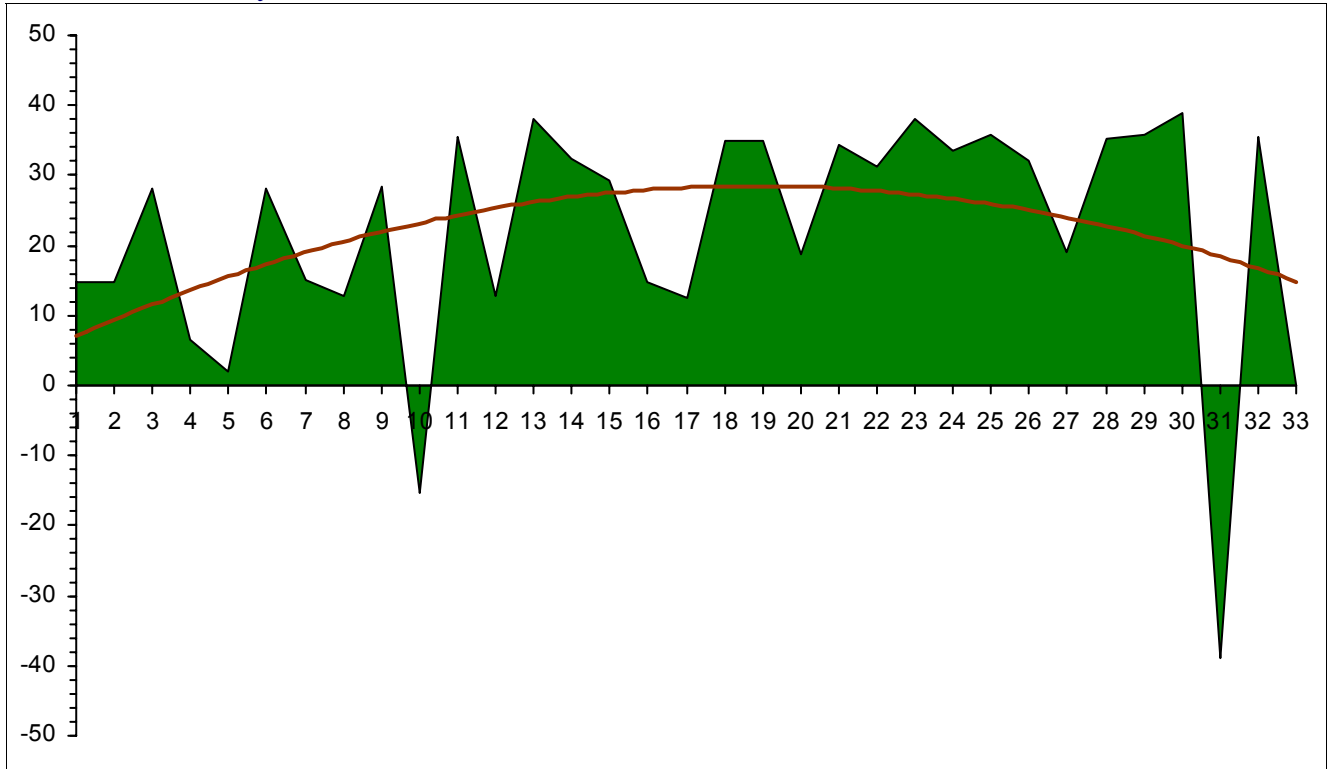

Paycheck

Entertainment by Scenes