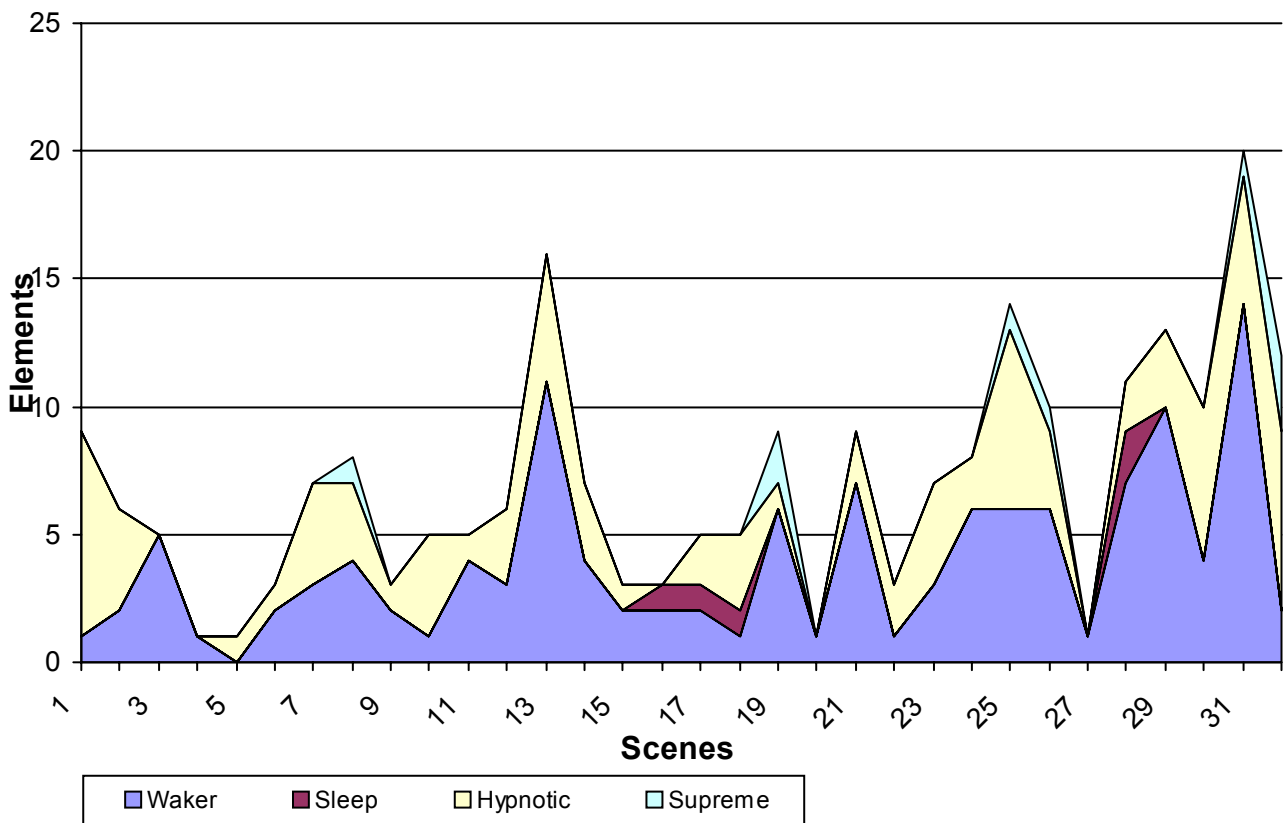

Peak value= 38.1968 dB

Scenes Entertainment Average value= 22.13 dB

Screenplay value= 13.7445 dB

Transient Value= 17.97 dB

Envio Value= 53.84 dB

Number of Scenes: 33

Total Number of Elements: 226

Number of Unique Elements: 109

Number of Characters: Main: 3, Supporting: 15, Extras: 5, Crowds: 169
Male: 17, Female: 6

Number of Locations: Locations: 19, Interior: 17, Exterior: 2, Day: 18, Night: 1

Number of Links: Links: 28, Internal: 27, External: 1

Paycheck

Entertainment by Scenes

Paycheck

Proportions of Character Drama Story

Character Appearances: Male to Female ratio

Paycheck

State Of Being

Paycheck

Emotion Categories

Paycheck

Top 10 Elements Frequency graph

Paycheck

Heart to Mind ratio

Positive to Negative ratio

The End 'Paycheck'.