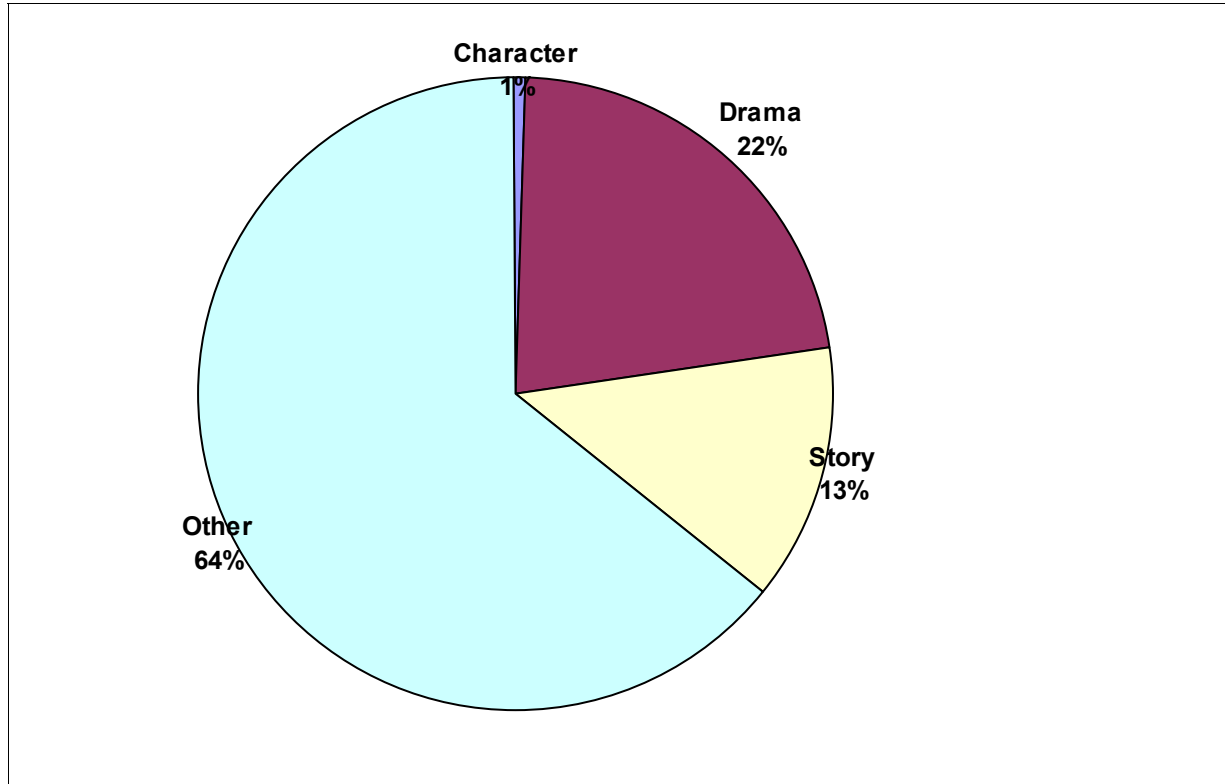

Paycheck

Proportions of Character Drama Story